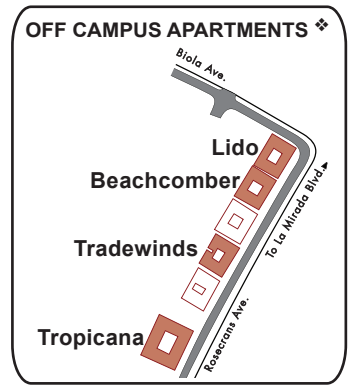

BIOLA UNIVERSITY CAMPUS MAP

LEGEND

BIOLA BUILDINGS	BIOLA UNIVERSITY ENTRANCE
WALKWAYS	ROADS & PARKING LOTS
CREEK	FLOUR FOUNTAIN
BELL TOWER	CONFERENCE SERVICES OFFICE
THE TALON	SYCAMORE LAWN
METZGER LAWN	GUIMARRA COURTYARD
STUDENT UNION BUILDING	

SUMMER 2013 CONSTRUCTION INFO

- Designated cart pick-up spot
- Parking Lot/ Walkway Closed
- Detour
- Pedestrian Walkway

PARKING INFORMATION

- The letters A through S are parking lots.
- Parking is by permit/pass only.
- Conference parking passes are available from Conference Services.