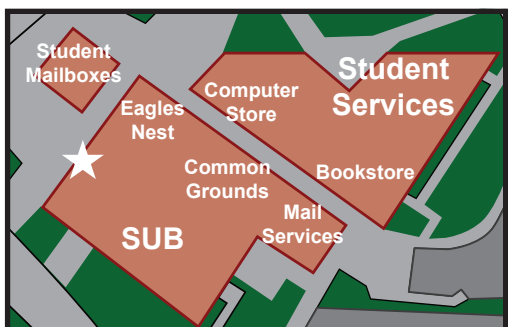

BIOLA UNIVERSITY CAMPUS MAP

LEGEND

BIOLA BUILDINGS	BIOLA UNIVERSITY ENTRANCE
WALKWAYS	ROADS & PARKING LOTS
CREEK	FLOUR FOUNTAIN
BELL TOWER	CONFERENCE SERVICES OFFICE
THE TALON	SYCAMORE LAWN
METZGER LAWN	GUIMARRA COURTYARD
STUDENT UNION BUILDING	

SUMMER 2013 CONSTRUCTION INFO

- Designated cart pick-up spot
- Parking Lot/ Walkway Closed
- Detour
- Pedestrian Walkway

PARKING INFORMATION

- The letters A through S are parking lots.
- Parking is by permit/pass only.
- Conference parking passes are available from Conference Services.